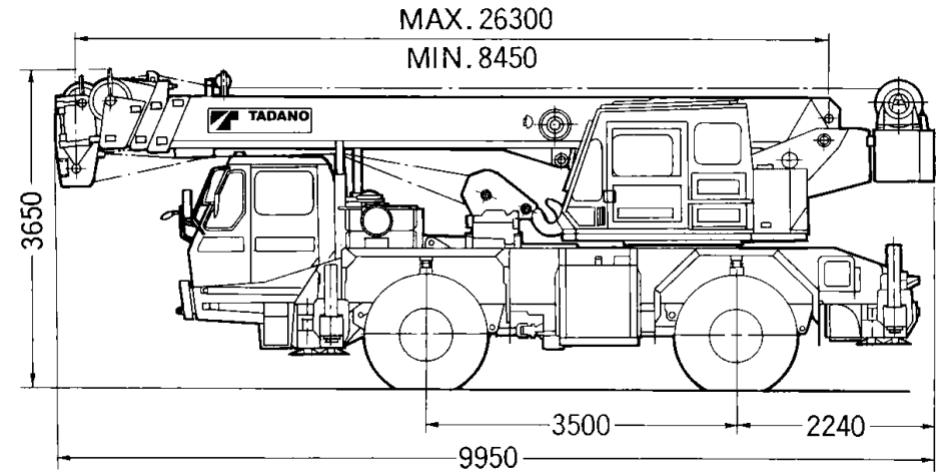

<b>MAIN BOOM DUTIES, Fixed Ballast, 360°</b>				
Radius (m)	8.45	14.4	20.35	26.3
3	30	17		
3.5	23.75	17	9	
4	20.5	15.5	9	
4.5	17.9	14.2	9	6.8
5	15.9	13.2	9	6.8
5.5	14.2	12.2	9	6.8
6	12.8	11.4	9	6.8
6.5	11.6	10.6	8.5	6.8
7		9.9	8.1	6.8
8		8.2	7.3	6.1
9		6.75	6.6	5.5
10		5.65	6	5
11		4.8	5.1	4.6
12		4.1	4.4	4.2
13			3.85	3.85
14			3.35	3.55
15			2.95	3.15
16			2.6	2.8
17			2.3	2.5
18			2	2.2
19				1.95
20				1.75
22				1.4
24				1.1
24.5				1

<b>FLY JIB DUTIES, Fixed Ballast, 360°</b>		
Boom Angle	Jib offset	
	5°	30°
80°	3	2
75°	3	2
70°	3	2
65°	2.5	1.85
60°	2.1	1.7
55°	1.6	1.45
50°	1.35	1.25
45°	1.15	1.05
40°	0.9	0.8
35°	0.7	0.7
30°	0.55	0.55

## TADANO AR-300E

Overall width.....2,500 mm  
 Tail swing radius.....2,890 mm  
 Tread(track) – Front.....2,065 mm  
 – Rear .....2,065 mm